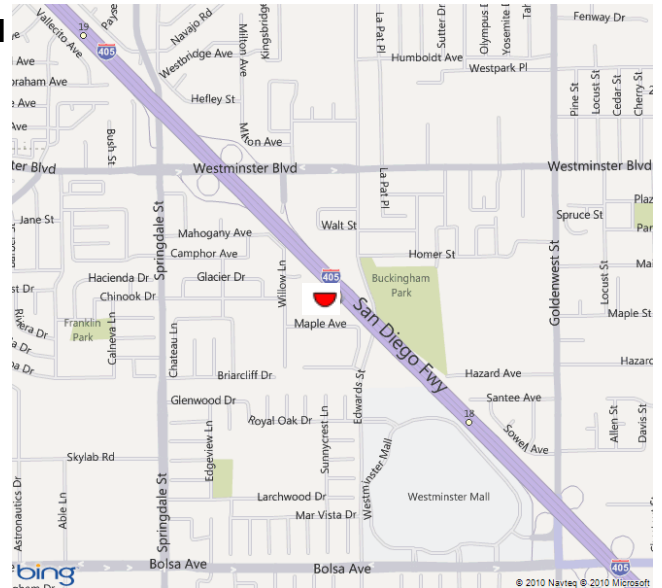

**Location #1104**

**Orange County**

**San Diego (405) Frwy W/L 0.5 mi N/O Goldenwest F/N**

**Address: 6491 Maple Ave, Westminster, CA 92683**

**Facing: North**

**Size: 14' x 48'**

**DEC: 195,000**

**Production: Vinyl**

**Illuminated: Yes**

Shows to those traveling southbound from Long Beach and Los Angeles towards Orange County (OC) and San Diego County. One of the last billboards until South OC.

The San Diego Freeway is an important North/South freeway spanning throughout all of Southern California.

Goldenwest is a major North/South arterial providing direct access to Huntington Beach, Westminster and Garden Grove.

These locations are not on hold, this list is for proposal purposes only. For availabilities contact your sales representative.

**Location #2901**

**Orange County**

**San Diego (405) Frwy W/L 0.5 mi N/O Goldenwest F/S**

**Address: 6491 Maple Ave, Westminster, CA 92683**

**Facing: South**

**Size: 14' x 48'**

**DEC: 195,000**

**Production: Vinyl**