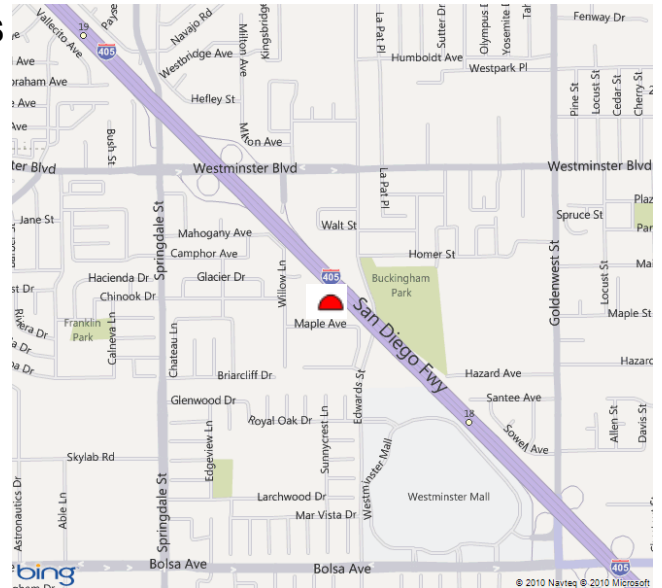

**Location #1104**

**Orange County**

**San Diego (405) Frwy W/L 0.5 mi N/O Goldenwest F/N**

**Address: 6491 Maple Ave, Westminster, CA 92683**

**Facing: North**

**Size: 14' x 48'**

**DEC: 195,000**

**Production: Vinyl**

**Location #2901**

**Orange County**

**San Diego (405) Frwy W/L 0.5 mi N/O Goldenwest F/S**

**Address: 6491 Maple Ave, Westminster, CA 92683**

**Facing: South**

**Size: 14' x 48'**

**DEC: 195,000**

**Production: Vinyl**

**Illuminated: Yes**

Shows to those traveling northbound from Orange County (OC) and San Diego County towards Long Beach and Los Angeles County. Last billboard in OC on the 405fwy.

The San Diego Freeway is an important North/South freeway spanning throughout all of Southern California.

Goldenwest is a major North/South arterial providing direct access to Huntington Beach, Westminster and Garden Grove. There is a bonus read on the Edwards St. overpass.

These locations are not on hold, this list is for proposal purposes only. For availabilities contact your sales representative.